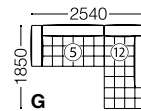

eu-1	¥ 227,700
eu-2	¥ 234,300
X	¥ 248,600
B	¥ 253,000
C	¥ 258,500
D	¥ 264,000
E	¥ 275,000

eu-1	¥ 205,700
eu-2	¥ 214,500
X	¥ 223,300
B	¥ 226,600
C	¥ 231,000
D	¥ 236,500
E	¥ 246,400

eu-1	¥ 253,000
eu-2	¥ 264,000
X	¥ 275,000
B	¥ 277,200
C	¥ 283,800
D	¥ 292,600
E	¥ 305,800