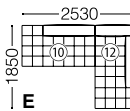

eu-1	¥ 227,700
eu-2	¥ 234,300
X	¥ 248,600
B	¥ 253,000
C	¥ 258,500
D	¥ 264,000
E	¥ 275,000

eu-1	¥ 205,700
eu-2	¥ 214,500
X	¥ 223,300
B	¥ 226,600
C	¥ 231,000
D	¥ 236,500
E	¥ 246,400

eu-1	¥ 253,000
eu-2	¥ 264,000
X	¥ 275,000
B	¥ 277,200
C	¥ 283,800
D	¥ 292,600
E	¥ 305,800