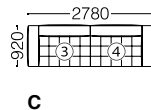

税込 (税抜)

☐カバーリングシステム ☐張地は一部を除きドライクリーニング [セキユ系] 可能 ☐日本製 (ISO9001 認証取得工場) ☐5年間保証 (構造体)
☐ソファ本体: イラストックベルト ☐脚部: 金属脚/スチール