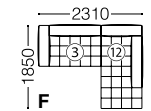

eu-1	¥ 227,700
eu-2	¥ 234,300
X	¥ 248,600
B	¥ 253,000
C	¥ 258,500
D	¥ 264,000
E	¥ 275,000

eu-1	¥ 205,700
eu-2	¥ 214,500
X	¥ 223,300
B	¥ 226,600
C	¥ 231,000
D	¥ 236,500
E	¥ 246,400

eu-1	¥ 253,000
eu-2	¥ 264,000
X	¥ 275,000
B	¥ 277,200
C	¥ 283,800
D	¥ 292,600
E	¥ 305,800