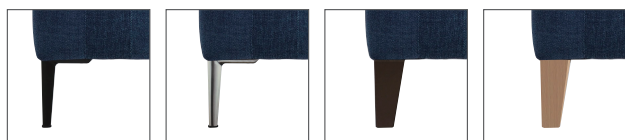

税込 (税抜)

- **カバーリングシステム**
  替えカバーのオーダーも可能。
- **張地は一部を除きドライクリーニング [セキユ系] 可能 (水洗い可能生地も多数)**
  洗える事でいつまでも美しく、清潔にソファをご使用頂けます。
- **ポケットコイルスプリング**
  ソファ本体にはポケットコイルスプリングを使用しています。耐圧分散することにより耐久性に優れています。
- **お掃除ロボットが入ります**
  お掃除が楽にできるお掃除ロボットに対応しています。
- **日本製**
  ISO9001 (品質管理の国際規格) を認証取得した日本の工場、熟練した技術者が心を込めて生産しています。
- **5年保証 (構造体)**
  お買い上げ後、5年以内に構造体 (フレーム) の割れ、及びゆがみの問題が生じた場合、無償修理または部分交換が可能です。

■ 脚部: [金属脚/スチール]・[木脚] の2種類から選べます。

金属脚 脚- BK H.150
金属脚 脚- SV H.150
木脚 脚- DB W.60 D.60 H.150
木脚 脚- NA W.60 D.60 H.150